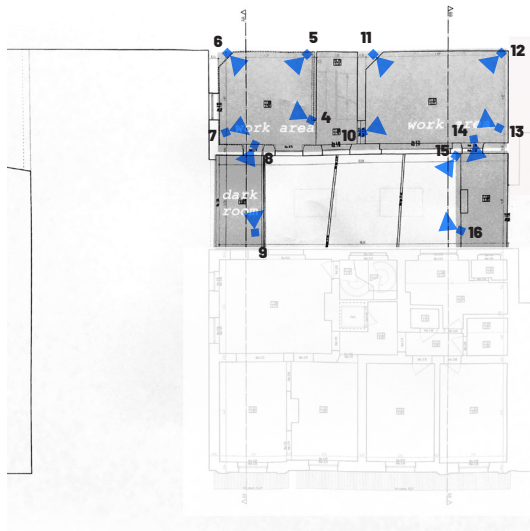

Where it is and what it includes?

Atelier partagé will take place on the second floor of the Hectolitre's closed atrium + supplementary venues of the bar, WC, yard, and the basement/storage. The working area of around 65m² consists of two rooms and two balconies, visually particular and acoustically connected to the *Reactor* (ex-club atrium). The café/bar place with storage/backstage and WC is around 120m² and the shared garden is around 200m². Please, see the map and photos on the following pages.

Atelier Partagé

Supplementary venues at the ground-level (*Reactor + Garden*)

Working space at the second floor - *Atelier partagé*

Atelier Partagé

Atelier Partagé

Rue de l'Hectolitre 3-5
1000 Bruxelles
www.hectolitre.space