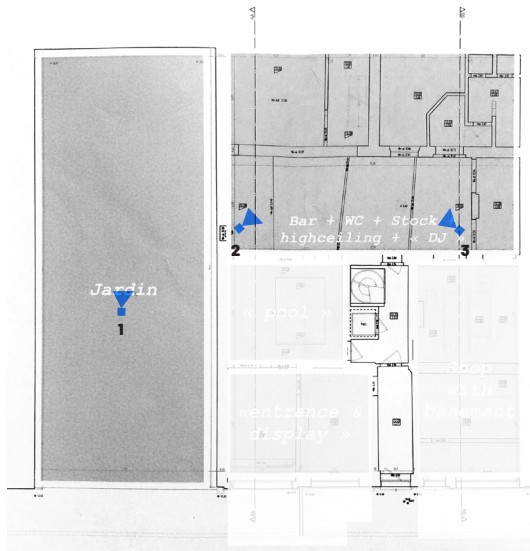

Where it is and what it includes?

Atelier partagé will take place on the second floor of the Hectolitre's closed atrium + supplementary venues of the bar, WC, yard, and the basement/storage. The working area of around 65m² consists of two rooms and two balconies, visually particular and acoustically connected to the *Reactor* (ex-club atrium). The café/bar place with storage/backstage and WC is around 120m² and the shared garden is around 200m². Please, see the map and photos on the following pages.

Atelier Partagé

Supplementary venues at the ground-level (*Reactor + Garden*)

Working space at the second floor - *Atelier partagé*

Atelier Partagé

Atelier Partagé

Rue de l'Hectolitre 3-5
1000 Bruxelles
www.hectolitre.space